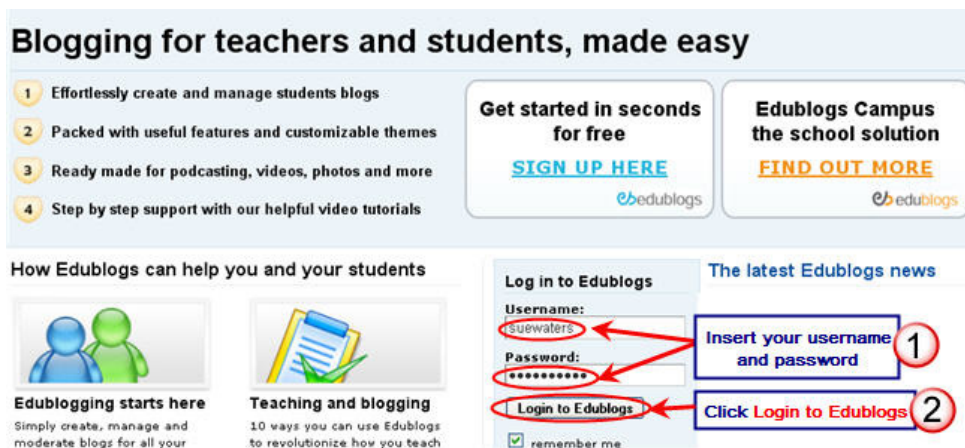

- a) Add your username, password and click **Login into Edublogs**