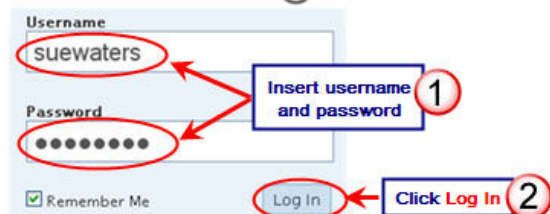

Logging into your blog dashboard

Your blog dashboard is the administration area of your blog where you write posts, pages, manage comments, change your blog design, add widget etc.

There are three options for logging into your blog dashboard:

1. Your login page - e.g. <http://theedublogger.edublogs.org/wp-login.php>
2. The [Edublogs homepage](http://edublogs.org/) (<http://edublogs.org/>)